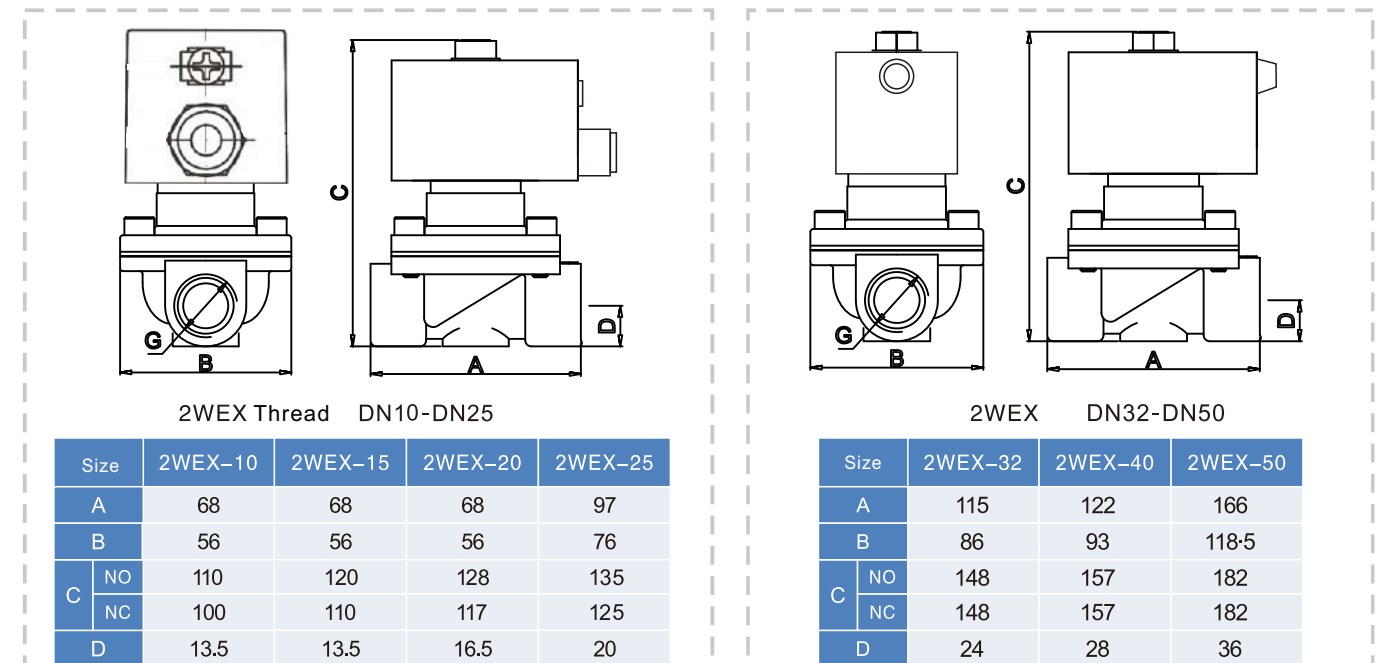

Plunger- Stainless Steel 430F

Stop- SS 403F

Springs-SS 304

Shading Rings-Stainless Steel 304

Model	Picture	Voltage	Motor Power	Protection Class	Available For	Outline Size Drawing
EX1620		1.AC220V 2.AC110V 3.AC24V	20VA 16W	IP65	DN10 DN15 DN20 DN25	
		1.DC24V 2.DC12V 3.DC6V			DN32 DN40 DN50	

Determine Valve Body Code

EXMAPLE:HK08 SERIES, NC, 25MM ORIFICE, 1" G, STAINLESS BODY, PET SEAL, COIL S21H, AC220V, DIN

Technical Parameters

Size	Port Size	Orifice	Cv	Min Pressure	Max Pressure		Operating Temperature		
					AC(20VA)	DC(16W)	NBR	EPDM	VITON
2WEX-10	3/8"	10	4.5	0.0MPa	0.7MPa	0.7MPa	-5°C~80°C	-5°C~100°C	-5°C~120°C
2WEX-15	1/2"	15	4.5	0.0MPa	0.7MPa	0.7MPa			
2WEX-20	3/4"	20	9.3	0.0MPa	0.7MPa	0.7MPa			
2WEX-25	1"	25	12	0.0MPa	0.7MPa	0.7MPa			
2WEX-32	1-1/4"	32	24	0.0MPa	1.0MPa	1.0MPa			
2WEX-40	1-1/2"	40	29	0.0MPa	1.0MPa	1.0MPa			
2WEX-50	2"	50	48	0.0MPa	1.0MPa	1.0MPa			

2WEX Thread DN10-DN25		2WEX DN32-DN50								
Size	2WEX-10	2WEX-15	2WEX-20	2WEX-25	Size	2WEX-32	2WEX-40	2WEX-50		
A	68	68	68	97	A	115	122	166		
B	56	56	56	76	B	86	93	118.5		
C	NO	110	120	128	135	C	NO	148	157	182
	NC	100	110	117	125		NC	148	157	182
D	13.5	13.5	16.5	20	D	24	28	36		