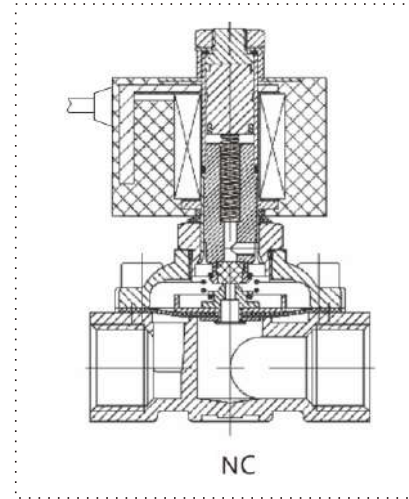

E-EPDM: -5°C to 100°C

V-VITON: -5°C to 120°C

Pressure: 0.0Mpa~1.0Mpa

Port Size: 3/8", 1/2", 3/4", 1", 1 1/4", 1 1/2", 2"

Port Thread: BSPP, BSPT, NPT, FLANGE

Orifice(mm): 15, 20, 25, 32, 40, 50

Voltage: DC-12V, 24V

Plunger- Stainless Steel 430F

Stop- SS 403F

Springs-SS 304

Shading Rings-Stainless Steel 304

Model	Picture	Voltage	Motor Power	Protection Class	Available For	Outline Size Drawing
EX1620		1.AC220V 2.AC110V 3.AC24V	20VA 16W	IP65	DN10 DN15 DN20 DN25	
		1.DC24V 2.DC12V 3.DC6V			DN32 DN40 DN50	

Determine Valve Body Code

EXMAPLE:HK08 SERIES, NC, 25MM ORIFICE, 1" G, STAINLESS BODY, PET SEAL, COIL S21H, AC220V, DIN

Technical Parameters

Size	Port Size	Orifice	Cv	Min Pressure	Max Pressure		Operating Temperature		
					AC(20VA)	DC(16W)	NBR	EPDM	VITON
2WEX-10	3/8"	10	4.5	0.0MPa	0.7MPa	0.7MPa	-5°C~80°C	-5°C~100°C	-5°C~120°C
2WEX-15	1/2"	15	4.5	0.0MPa	0.7MPa	0.7MPa			
2WEX-20	3/4"	20	9.3	0.0MPa	0.7MPa	0.7MPa			
2WEX-25	1"	25	12	0.0MPa	0.7MPa	0.7MPa			
2WEX-32	1-1/4"	32	24	0.0MPa	1.0MPa	1.0MPa			
2WEX-40	1-1/2"	40	29	0.0MPa	1.0MPa	1.0MPa			
2WEX-50	2"	50	48	0.0MPa	1.0MPa	1.0MPa			

2WEX Thread DN10-DN25		2WEX DN32-DN50								
Size	2WEX-10	2WEX-15	2WEX-20	2WEX-25	Size	2WEX-32	2WEX-40	2WEX-50		
A	68	68	68	97	A	115	122	166		
B	56	56	56	76	B	86	93	118.5		
C	NO	110	120	128	135	C	NO	148	157	182
	NC	100	110	117	125		NC	148	157	182
D	13.5	13.5	16.5	20	D	24	28	36		