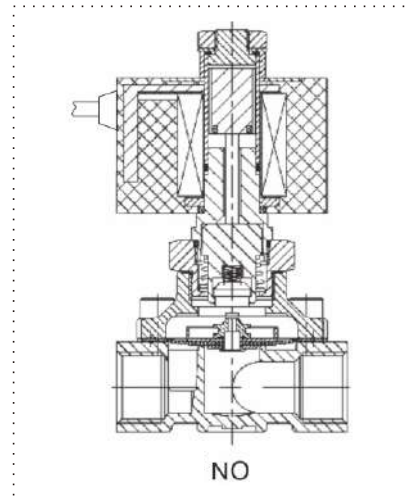

E-EPDM: -5°C to 100°C

V-VITON: -5°C to 120°C

Pressure: 0.0Mpa~1.0Mpa

Port Size: 3/8", 1/2", 3/4", 1", 1 1/4", 1 1/2", 2"

Port Thread: BSPP, BSPT, NPT, FLANGE

Orifice(mm): 15, 20, 25, 32, 40, 50

Voltage: DC-12V, 24V

Plunger- Stainless Steel 430F

Stop- SS 403F

Springs-SS 304

Shading Rings-Stainless Steel 304

Model	Picture	Voltage	Motor Power	Protection Class	Available For	Outline Size Drawing
EX1620		1.AC220V 2.AC110V 3.AC24V	20VA 16W	IP65	DN10 DN15 DN20 DN25	
		1.DC24V 2.DC12V 3.DC6V			DN32 DN40 DN50	

Determine Valve Body Code

EXMAPLE:HK08 SERIES, NC, 25MM ORIFICE, 1" G, STAINLESS BODY, PET SEAL, COIL S21H, AC220V, DIN

Technical Parameters

Size	Port Size	Orifice	Cv	Min Pressure	Max Pressure		Operating Temperature		
					AC(20VA)	DC(16W)	NBR	EPDM	VITON
2WEX-10	3/8"	10	4.5	0.0MPa	0.7MPa	0.7MPa	-5°C~80°C	-5°C~100°C	-5°C~120°C
2WEX-15	1/2"	15	4.5	0.0MPa	0.7MPa	0.7MPa			
2WEX-20	3/4"	20	9.3	0.0MPa	0.7MPa	0.7MPa			
2WEX-25	1"	25	12	0.0MPa	0.7MPa	0.7MPa			
2WEX-32	1-1/4"	32	24	0.0MPa	1.0MPa	1.0MPa			
2WEX-40	1-1/2"	40	29	0.0MPa	1.0MPa	1.0MPa			
2WEX-50	2"	50	48	0.0MPa	1.0MPa	1.0MPa			

2WEX Thread DN10-DN25		2WEX DN32-DN50								
Size	2WEX-10	2WEX-15	2WEX-20	2WEX-25	Size	2WEX-32	2WEX-40	2WEX-50		
A	68	68	68	97	A	115	122	166		
B	56	56	56	76	B	86	93	118.5		
C	NO	110	120	128	135	C	NO	148	157	182
	NC	100	110	117	125		NC	148	157	182
D	13.5	13.5	16.5	20	D	24	28	36		