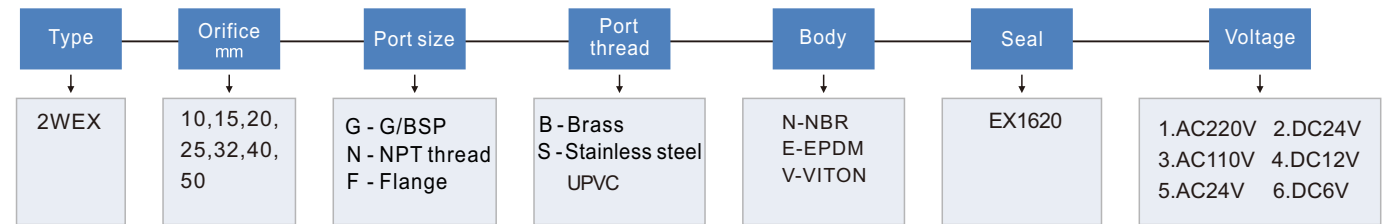

Plunger- Stainless Steel 430F

Stop- SS 403F

Springs-SS 304

Shading Rings-Stainless Steel 304

Model	Picture	Voltage	Motor Power	Protection Class	Available For	Outline Size Drawing
EX1620		1.AC220V 2.AC110V 3.AC24V	20VA 16W	IP65	DN10 DN15 DN20 DN25	
		1.DC24V 2.DC12V 3.DC6V			DN32 DN40 DN50	

Determine Valve Body Code

EXMAPLE:HK08 SERIES, NC, 25MM ORIFICE, 1" G, STAINLESS BODY, PET SEAL, COIL S21H, AC220V, DIN

Technical Parameters

Size	Port Size	Orifice	Cv	Min Pressure	Max Pressure		Operating Temperature		
					AC(20VA)	DC(16W)	NBR	EPDM	VITON
2WEX-10	3/8"	10	4.5	0.0MPa	0.7MPa	0.7MPa	-5°C~80°C	-5°C~100°C	-5°C~120°C
2WEX-15	1/2"	15	4.5	0.0MPa	0.7MPa	0.7MPa			
2WEX-20	3/4"	20	9.3	0.0MPa	0.7MPa	0.7MPa			
2WEX-25	1"	25	12	0.0MPa	0.7MPa	0.7MPa			
2WEX-32	1-1/4"	32	24	0.0MPa	1.0MPa	1.0MPa			
2WEX-40	1-1/2"	40	29	0.0MPa	1.0MPa	1.0MPa			
2WEX-50	2"	50	48	0.0MPa	1.0MPa	1.0MPa			